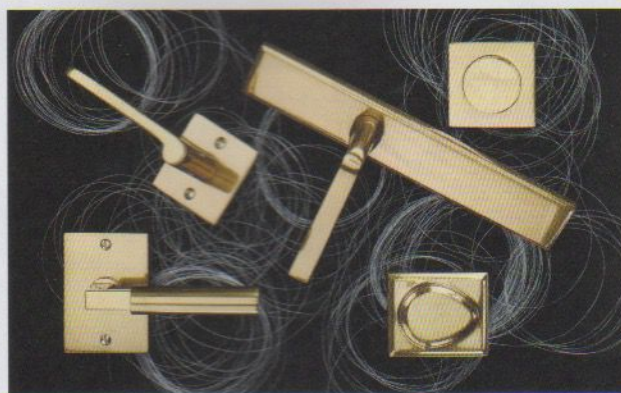

The latest window and door products marry technology and style

► **PIPE DREAM** René, a line of door and cabinet hardware by Maison Vervloet, was born when designer Jean-François D'Or noted that his tobacco pipe would make an excellent shape for a door lever. His clean-lined collection is made of solid brass and aluminum; a handle and key escutcheon in a blue anodized-aluminum finish are pictured. vervloet.com

▼ **HANDLE WITH CARE** Ashley Norton architectural hardware, handcrafted of solid bronze and brass, includes interior and entry handle sets and cabinet and appliance knobs and pulls. Pictured: an assortment of brass entry-door hardware finished in hand-brushed Burnished Brass—a recent addition to the company's finish options. ashleynorton.com