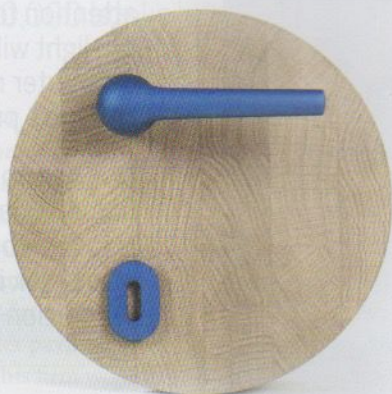

The latest window and door products marry technology and style

► **PIPE DREAM** René, a line of door and cabinet hardware by Maison Vervloet, was born when designer Jean-François D'Or noted that his tobacco pipe would make an excellent shape for a door lever. His clean-lined collection is made of solid brass and aluminum; a handle and key escutcheon in a blue anodized-aluminum finish are pictured. vervloet.com

▼ **HANDLE WITH CARE** Ashley Norton architectural hardware, handcrafted of solid bronze and brass, includes interior and entry handle sets and cabinet and appliance knobs and pulls. Pictured: an assortment of brass entry-door hardware finished in hand-brushed Burnished Brass—a recent addition to the company's finish options. ashleynorton.com