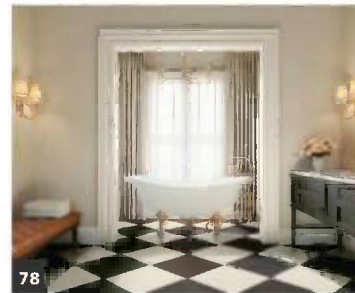

76. Marvel's undercounter refrigerators feature BrightShield, antimicrobial lighting that keeps food and other contents safer and healthier, notes the firm. It delivers continuous sanitizing action by casting a soft violet glow around the clock that destroys microbial cells found in viruses, bacteria, fungi, yeast, mold and mildew, keeping the surfaces it touches free from contamination. marvel.com

77. Palma Cement Breeze Blocks, Tesselle's newest breeze block collection, are available in grey and white, and provide sun protection and openness, ventilation and airflow. The block can be used outdoors or indoors, with each measuring 11.4"x11.4"x3.5". tesselle.com