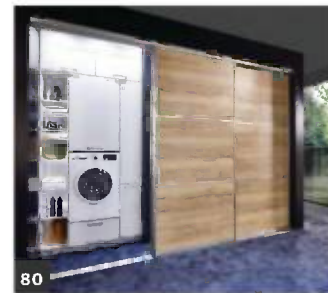

78. BlueRun from Florida Tile is offered in rectified porcelain formats including 12"x24" and 24"x24" in Antique White, Historic Greige, Atlas Gray and Fossil Black. Decorative tiles in each colorway showcase eight fun geometric patterns in a 24"x24" format. A 12"x12" mix mosaic featuring a geometric pairing of contrasting colors, an offset basketweave mosaic, and 3"x24" bullnose, complete the indoor tile options. floridatile.com

79. ROBAM introduces its 30" Dual Fuel Range, which features five gas burners with multiple levels ranging from 5,000 to 18,000 BTU. The large capacity, 5.0-cu.-ft. European-style convection oven delivers evenly distributed heat and a wide range of temperature controls, from 80 to 550 degrees Fahrenheit. robamliving.com