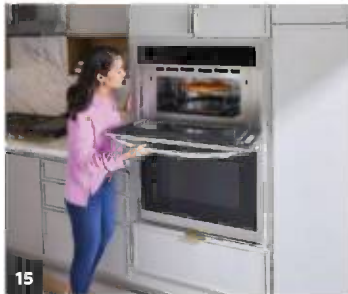

14. **Designs of Distinction from Brown Wood's** new Designer DripEdge profile protects garbage can pull-out doors from splatters and messes. The DripEdge trim comes in four sizes and three finishes, and is designed to fit both 15" and 18" standard and full overlay doors.
brownwoodinc.com

15. The Smart Combination Double Wall Oven from **LG Electronics** enables users to cook in a range of styles such as air fry, steam sous vide, true convection, steam baking and roasting. With an InstaView Window, users can knock twice on the glass to see inside the closed oven.
lg.com

16. **Armac Martin's** Cocktail collection reimagines sophisticated glassware silhouettes and details and is inspired by the cocktail district of the brand's hometown of Birmingham, England. All of the company's brass interior pieces are designed and manufactured in England.
armacmartin.com