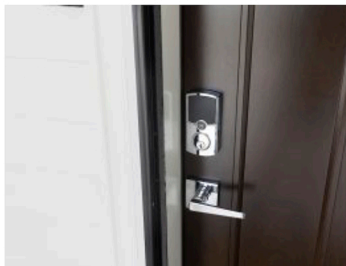

MORE IN FINISH HARDWARE

LOCKSETS & ENTRY HARDWARE