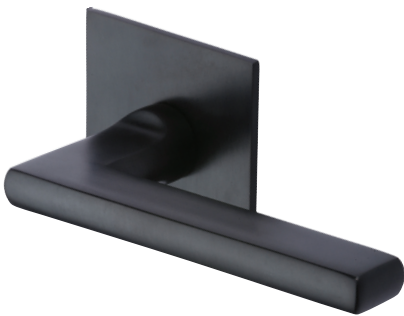

in Satin Nickel (4)

**E. Reeded Fountain Lever (2398)
with RE rose**

in Dark Oil Rubbed (8)

DESIGNER MODERN LEVERSETS

MERIDIAN 3100, APOLLO 4500, ATLAS 3750, MILAN 6420, BAUHAUS 1250

A

B

C