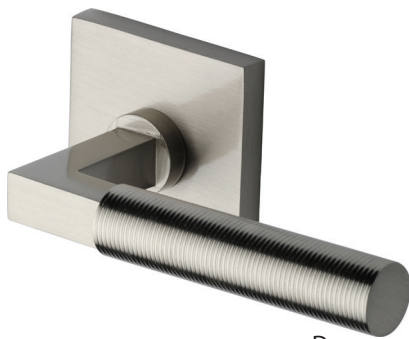

BA
2 1/2" Dia.

UB
3 3/8" x 2 1/2"

FS
2 1/2" x 2 1/2"

FR
2 1/2" Dia.

BL
2 1/2" x 2 1/2"

BR
2 1/2" Dia.

BG
2 1/2" x 2 1/2"

⁽¹⁾ Fountain levers may not be combined with AN rose

LUXE MODERN LEVERSETS

KNURLED BAUHAUS 1255, KNURLED PHOENIX 2385, KNURLED FOUNTAIN 2395
REDED BAUHAUS 1258, REDED FOUNTAIN 2398

A

B

C

D

E

**A. Knurled Bauhaus Lever (1255)
with BA rose**

in Satin Brass (3S)

**B. Knurled Fountain Lever (2395)
with RE rose**

in Satin Nickel (4)

**C. Knurled Phoenix Lever (2385)
with AN rose**

in Venetian Bronze (6)

**D. Reeded Bauhaus Lever (1258)
with BC rose**

in Satin Nickel (4)

**E. Reeded Fountain Lever (2398)
with RE rose**

in Dark Oil Rubbed (8)

DESIGNER MODERN LEVERSETS

MERIDIAN 3100, APOLLO 4500, ATLAS 3750, MILAN 6420, BAUHAUS 1250

A

B

C