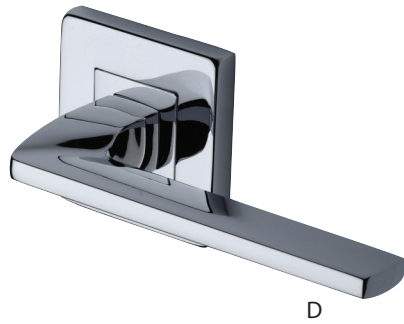

in Satin Nickel (4)

**E. Reeded Fountain Lever (2398)
with RE rose**

in Dark Oil Rubbed (8)

DESIGNER MODERN LEVERSETS

MERIDIAN 3100, APOLLO 4500, ATLAS 3750, MILAN 6420, BAUHAUS 1250

A

B

C

E. Bauhaus Lever (1250)
with RE rose
in Polished Nickel (4B)

F. Milan Lever (6420)
with AN rose
in Dark Oil Rubbed (8)

DESIGNER MODERN LEVERSETS

LUGANO 6225, CLAROS 1970, PHOENIX 2380, FOUNTAIN 2390

A

B

C

D

E

F

A. Phoenix Lever (2380)
with FS rose
in Polished Nickel (4B)

B. Claros Lever (1970)
with BA rose
in Polished Chrome (9)

C. Claros Lever (1970)
with UB rosette
in Dark Oil Rubbed (8)

D. Fountain Lever (2390)
with BA rose
in Satin Nickel (4)

E. Fountain Lever (2390)
with FS rose
in Flat Black (BK)

F. Lugano Lever (6225)
with AN rose
in Venetian Bronze (6)

DESIGNER MODERN LEVERSETS

LENA 2352, INDIGO 3790, CENTURY 1950, ALEXIS 3890

A

B

C

D