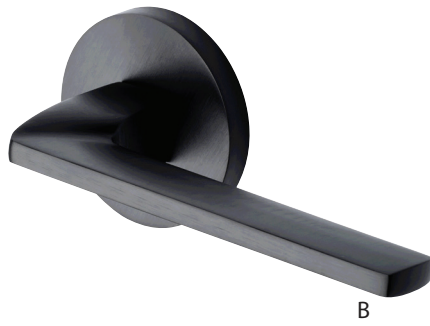

E

F

A. Phoenix Lever (2380)
with FS rose
in Polished Nickel (4B)

B. Claros Lever (1970)
with BA rose
in Polished Chrome (9)

C. Claros Lever (1970)
with UB rosette
in Dark Oil Rubbed (8)

D. Fountain Lever (2390)
with BA rose
in Satin Nickel (4)

E. Fountain Lever (2390)
with FS rose
in Flat Black (BK)

F. Lugano Lever (6225)
with AN rose
in Venetian Bronze (6)

DESIGNER MODERN LEVERSETS

LENA 2352, INDIGO 3790, CENTURY 1950, ALEXIS 3890

A

B

C

D