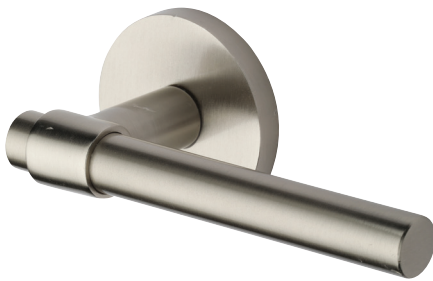

in Satin Nickel (4)

**E. Reeded Fountain Lever (2398)
with RE rose**

in Dark Oil Rubbed (8)

DESIGNER MODERN LEVERSETS

MERIDIAN 3100, APOLLO 4500, ATLAS 3750, MILAN 6420, BAUHAUS 1250

A

B

C

D

E

F

A. Meridian Lever (3100)
with BL rose
in Venetian Bronze (6)

B. Atlas Lever (3750)
with BA rose
in Polished Chrome (9)

C. Apollo Lever (4500)
with UB rosette
in Satin Nickel (4)

D. Apollo Lever (4500)
with FS rose
in Dark Oil Rubbed (8)

E. Bauhaus Lever (1250)
with RE rose
in Polished Nickel (4B)

F. Milan Lever (6420)
with AN rose
in Dark Oil Rubbed (8)

DESIGNER MODERN LEVERSETS

LUGANO 6225, CLAROS 1970, PHOENIX 2380, FOUNTAIN 2390

A

B

C

D

E

F

A. Phoenix Lever (2380)
with FS rose
in Polished Nickel (4B)

B. Claros Lever (1970)
with BA rose
in Polished Chrome (9)

C. Claros Lever (1970)
with UB rosette
in Dark Oil Rubbed (8)

D. Fountain Lever (2390)
with BA rose
in Satin Nickel (4)