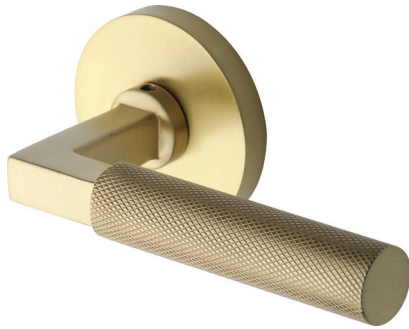

Geo (1460)

Challenger (6000)

Everest (7100)

Centaur (3490)

ROSE

RE
2 1/2" x 2 1/2"

AN
2 3/8" Dia.

BC
2 1/2" x 2 1/2"

BA
2 1/2" Dia.

UB
3 3/8" x 2 1/2"

FS
2 1/2" x 2 1/2"

FR
2 1/2" Dia.

BL
2 1/2" x 2 1/2"

BR
2 1/2" Dia.

BG
2 1/2" x 2 1/2"

⁽¹⁾ Fountain levers may not be combined with AN rose

LUXE MODERN LEVERSETS

KNURLED BAUHAUS 1255, KNURLED PHOENIX 2385, KNURLED FOUNTAIN 2395
REDED BAUHAUS 1258, REDED FOUNTAIN 2398

A

B

C

D

E

**A. Knurled Bauhaus Lever (1255)
with BA rose**

in Satin Nickel (4)

**E. Reeded Fountain Lever (2398)
with RE rose**

in Dark Oil Rubbed (8)

DESIGNER MODERN LEVERSETS

MERIDIAN 3100, APOLLO 4500, ATLAS 3750, MILAN 6420, BAUHAUS 1250

A

B

C