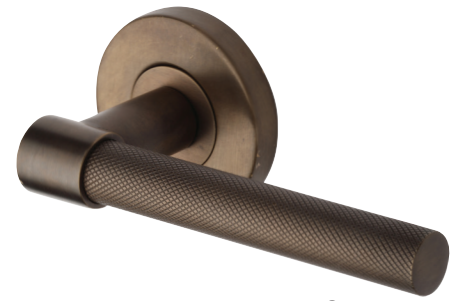

BA
2 1/2" Dia.

UB
3 3/8" x 2 1/2"

FS
2 1/2" x 2 1/2"

FR
2 1/2" Dia.

BL
2 1/2" x 2 1/2"

BR
2 1/2" Dia.

BG
2 1/2" x 2 1/2"

⁽¹⁾ Fountain levers may not be combined with AN rose

LUXE MODERN LEVERSETS

KNURLED BAUHAUS 1255, KNURLED PHOENIX 2385, KNURLED FOUNTAIN 2395
REDED BAUHAUS 1258, REDED FOUNTAIN 2398

A

B

C

D

E

**A. Knurled Bauhaus Lever (1255)
with BA rose**

in Satin Brass (3S)

**B. Knurled Fountain Lever (2395)
with RE rose**

in Satin Nickel (4)

**C. Knurled Phoenix Lever (2385)
with AN rose**

in Venetian Bronze (6)

**D. Reeded Bauhaus Lever (1258)
with BC rose**

in Satin Nickel (4)

**E. Reeded Fountain Lever (2398)
with RE rose**

in Dark Oil Rubbed (8)

DESIGNER MODERN LEVERSETS

MERIDIAN 3100, APOLLO 4500, ATLAS 3750, MILAN 6420, BAUHAUS 1250

A

B

C