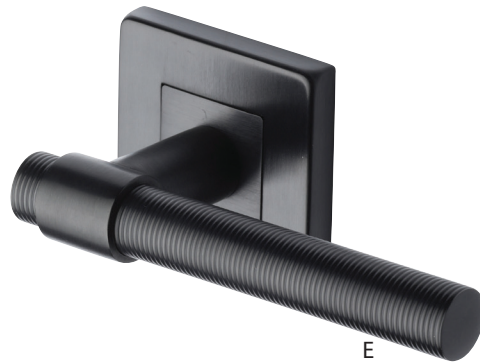

BA
2 1/2" Dia.

UB
3 3/8" x 2 1/2"

FS
2 1/2" x 2 1/2"

FR
2 1/2" Dia.

BL
2 1/2" x 2 1/2"

BR
2 1/2" Dia.

BG
2 1/2" x 2 1/2"

⁽¹⁾ Fountain levers may not be combined with AN rose

LUXE MODERN LEVERSETS

KNURLED BAUHAUS 1255, KNURLED PHOENIX 2385, KNURLED FOUNTAIN 2395
REDED BAUHAUS 1258, REDED FOUNTAIN 2398

A

B

C

D

E

**A. Knurled Bauhaus Lever (1255)
with BA rose**