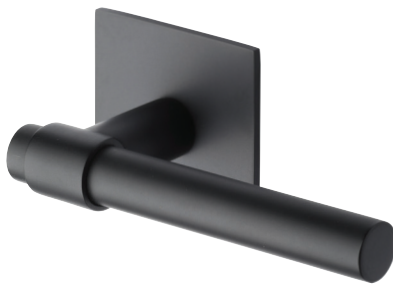

in Satin Nickel (4)

**E. Reeded Fountain Lever (2398)
with RE rose**

in Dark Oil Rubbed (8)

DESIGNER MODERN LEVERSETS

MERIDIAN 3100, APOLLO 4500, ATLAS 3750, MILAN 6420, BAUHAUS 1250

A

B

C

E. Bauhaus Lever (1250)
with RE rose
in Polished Nickel (4B)

F. Milan Lever (6420)
with AN rose
in Dark Oil Rubbed (8)

DESIGNER MODERN LEVERSETS

LUGANO 6225, CLAROS 1970, PHOENIX 2380, FOUNTAIN 2390

A

B

C

D

E

F

A. Phoenix Lever (2380)
with FS rose
in Polished Nickel (4B)

B. Claros Lever (1970)
with BA rose
in Polished Chrome (9)

C. Claros Lever (1970)
with UB rosette
in Dark Oil Rubbed (8)

D. Fountain Lever (2390)
with BA rose
in Satin Nickel (4)