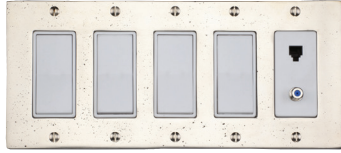

URBAN SWITCH & OUTLET COVERS

MD.DSC5

10 1/2" x 4 1/16"

- MD.DSC1
- MD.DSC2
- MD.DSC3
- MD.DSC4
- MD.DSC5

DECORA COVER

- single gang 2 7/8" x 4 1/16"
- double gang 4 1/16" x 4 1/16"
- triple gang 6 1/2" x 4 1/16"
- quad gang 8 7/16" x 4 1/16"
- five gang 10 1/2" x 4 1/16"