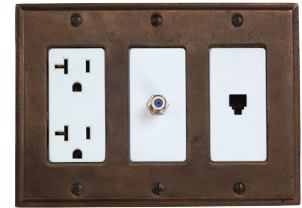

SQ.DSC1

2 $\frac{7}{8}$ " x 4 $\frac{11}{16}$ "

Shown in white bronze patina

SQ.DSC3

6 $\frac{1}{2}$ " x 4 $\frac{11}{16}$ "

Shown in light bronze patina

TOGGLE SWITCH COVER

SQ.SC1	single gang	2 $\frac{7}{8}$ " x 4 $\frac{11}{16}$ "
SQ.SC2	double gang	4 $\frac{11}{16}$ " x 4 $\frac{11}{16}$ "
SQ.SC3	triple gang	6 $\frac{1}{2}$ " x 4 $\frac{11}{16}$ "
SQ.SC4	quad gang	8 $\frac{7}{16}$ " x 4 $\frac{11}{16}$ "
SQ.SC5	five gang	10 $\frac{1}{2}$ " x 4 $\frac{11}{16}$ "