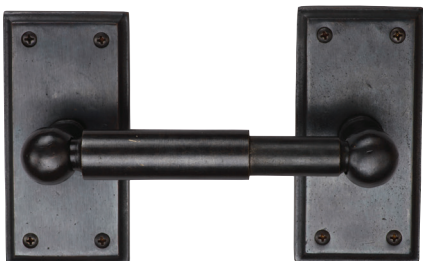

BATHROOM ACCESSORIES

100 Towel Ring

Ring Dia. 6 1/2"

Shown with RR rose in white bronze patina

145 Single Ended Toilet Paper Holder

Shown with AR escutcheon in light bronze patina

125 Double Ended Toilet Paper Holder

Shown with SQ escutcheon in dark bronze patina

BATHROOM ACCESSORIES

410 Robe Hook

Shown with OV escutcheon in light bronze patina

150 Towel Rail

Available in 18", 24", & 30" lengths

Shown with MD escutcheon in white bronze patina

For example to order a Robe Hook with 5 1/8" x 2 1/2" (SQ) escutcheon in Light Bronze (LT) patina, use: LT.SQ.410

Bath Hardware is available with your choice of the following escutcheons:

SQ
Rectangular Plate
5 1/8" x 2 1/2"

DOOR KNOCKERS

1225 Large Lion Knocker
Diameter 8"
Thru Bolted
Shown in dark bronze patina

1220 Small Lion Knocker
3 7/8" x 6 3/4"
Thru Bolted
Shown in light bronze patina

1275 Circular Knocker
Escutcheon Diameter 1 3/4", Ring Diameter 7"
Surface Mounted
Shown in white bronze patina