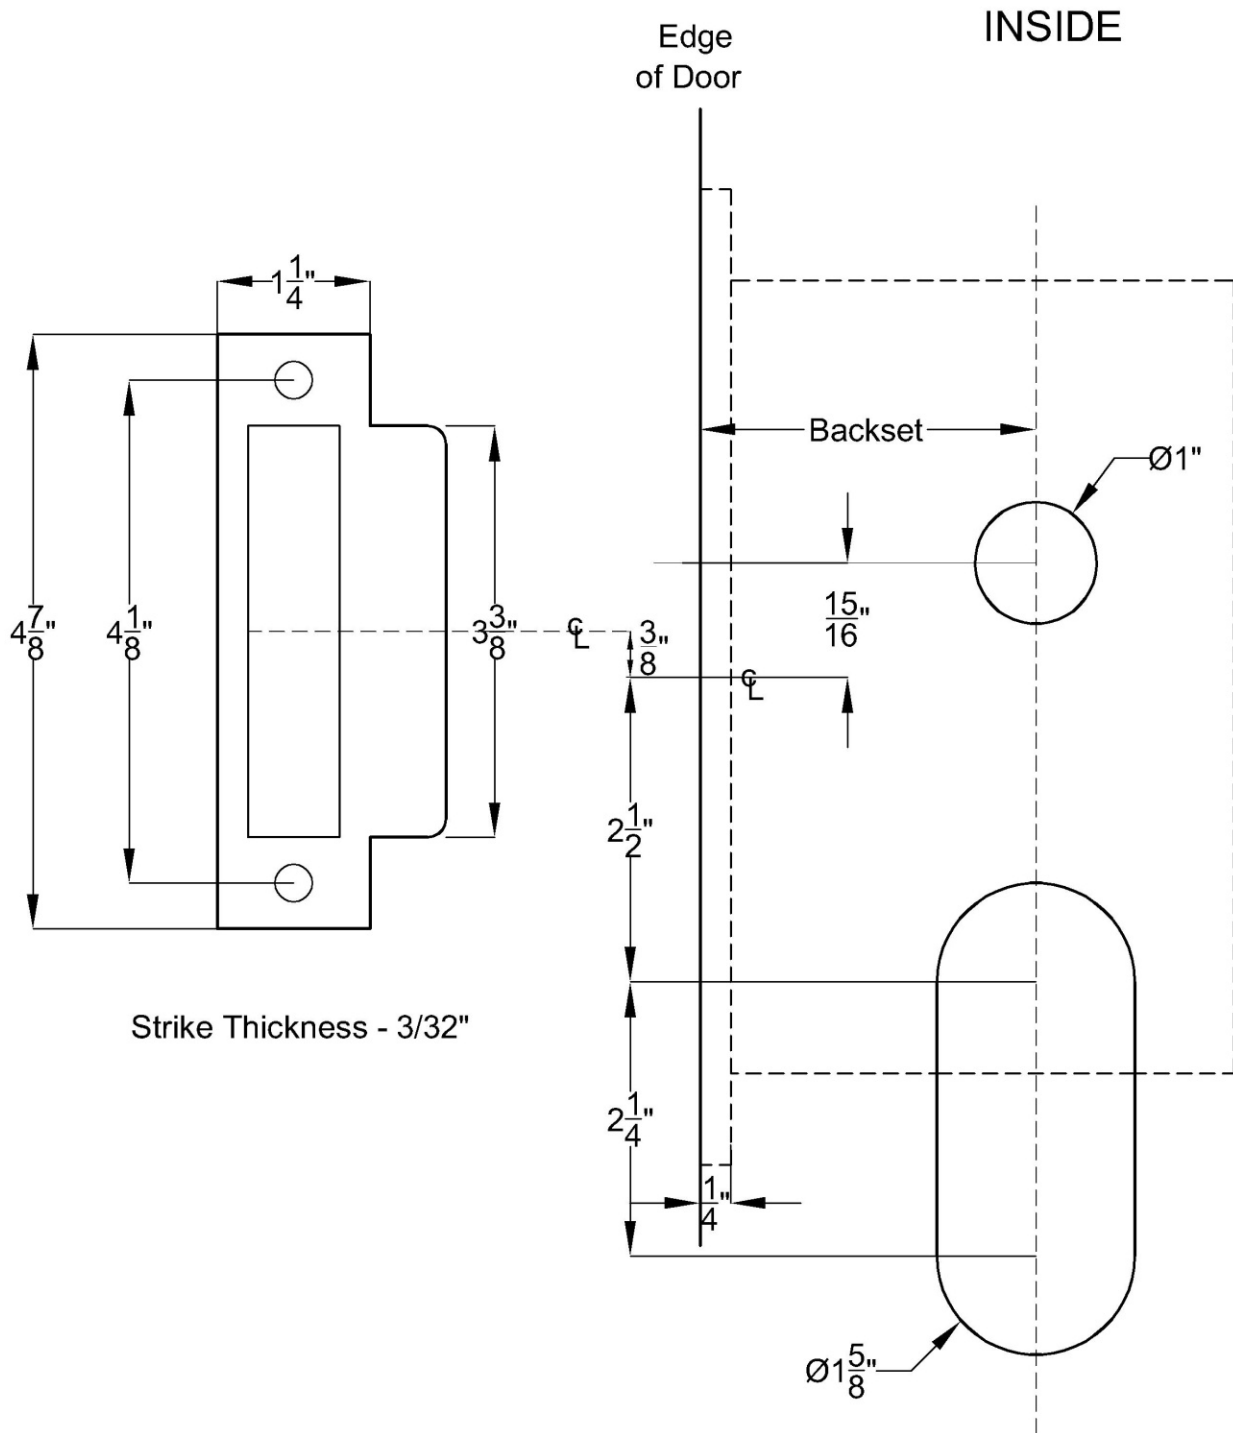

# MORTISE ENTRY GRIPSET

# .14 FUNCTION

Suitable for mortise grip x grip sets