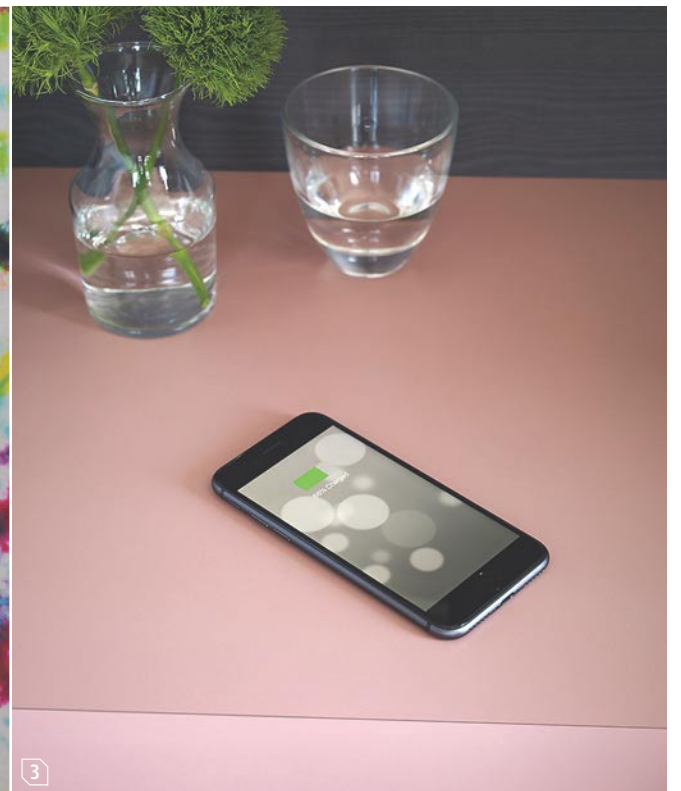

# the color code

Sultry hues and finishes add just the right touch

1. Potato Knobs in art-grade solid bronze with dark-bronze, light-bronze, white-bronze, and white-medium finishes by Ashley Norton. [ashleynorton.com](http://ashleynorton.com)
2. Localism/2020 Virtual Design Library collection print-on-demand high-pressure laminate in Grateful Dyed by Wilsonart. [wilsonart.com](http://wilsonart.com)
3. IntenteK wireless charging surface for Qi-compatible mobile phones in laminate with embedded charging coils by Formica Corporation. [formica.com](http://formica.com)
4. Rampart impact-resistant wall solution in vinyl with dense polyester/cotton backing and Surcoat stain- and abrasion-resistant finish in Belgrade by Wolf-Gordon. [wolfgordon.com](http://wolfgordon.com)
5. LevelR wall cladding system with frameless panels and optional 1/8-inch stainless-steel fins by Forms+Surfaces. [forms-surfaces.com](http://forms-surfaces.com)
6. Yesteryears collection of FRL, HPL, and TFL surfacing in pink by Panolam Surface Systems. [panolam.com](http://panolam.com)
7. Color Portfolio app with integrated ColorReader device for paint-color matching of surfaces by Datacolor through Benjamin Moore. [benjaminmoore.com](http://benjaminmoore.com)