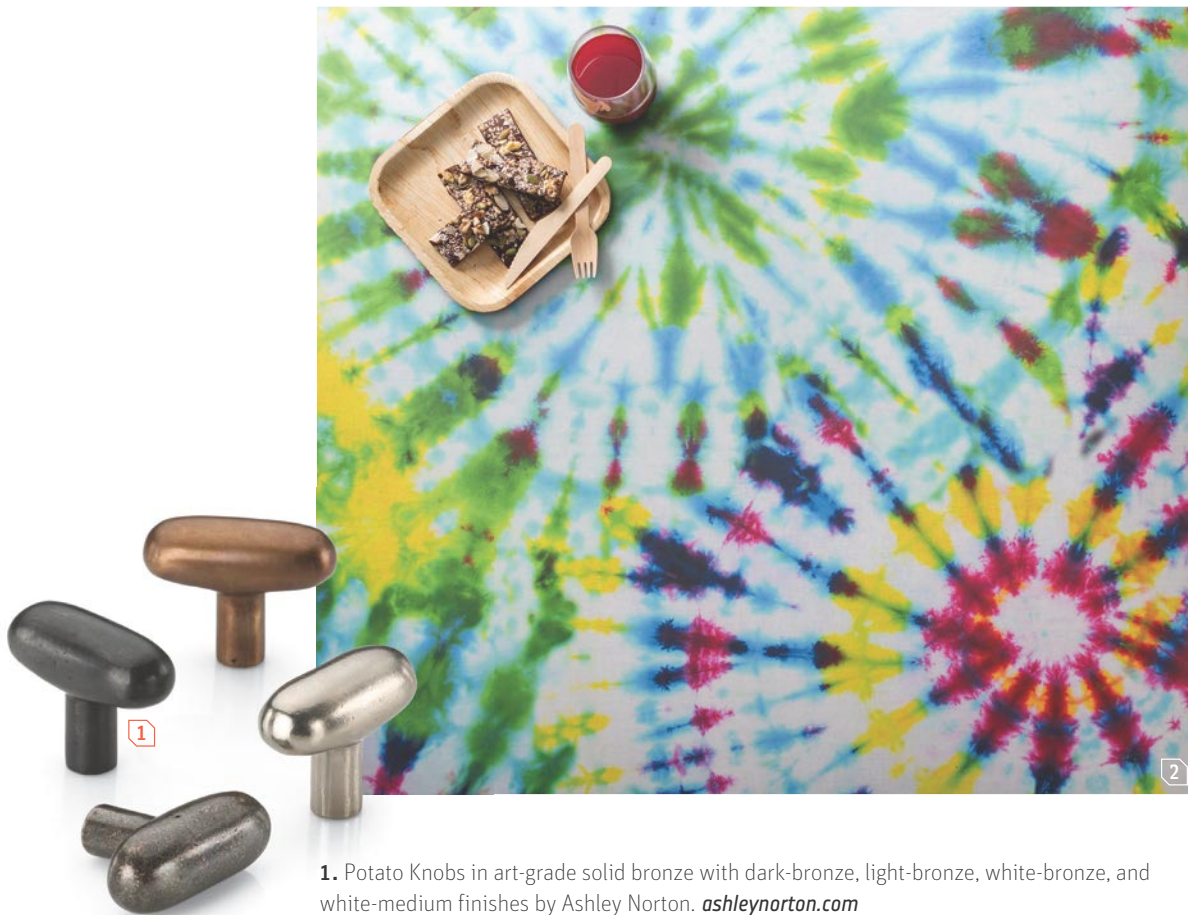

# the color code

Sultry hues and finishes add just the right touch

1. Potato Knobs in art-grade solid bronze with dark-bronze, light-bronze, white-bronze, and white-medium finishes by Ashley Norton. [ashleynorton.com](http://ashleynorton.com)
2. Localism/2020 Virtual Design Library collection print-on-demand high-pressure laminate in Grateful Dyed by Wilsonart. [wilsonart.com](http://wilsonart.com)
3. IntenteK wireless charging surface for Qi-compatible mobile phones in laminate with embedded charging coils by Formica Corporation. [formica.com](http://formica.com)
4. Rampart impact-resistant wall solution in vinyl with dense polyester/cotton backing and Surcoat stain- and abrasion-resistant finish in Belgrade by Wolf-Gordon. [wolfgordon.com](http://wolfgordon.com)
5. LevelR wall cladding system with frameless panels and optional 1/8-inch stainless-steel fins by Forms+Surfaces. [forms-surfaces.com](http://forms-surfaces.com)
6. Yesteryears collection of FRL, HPL, and TFL surfacing in pink by Panolam Surface Systems. [panolam.com](http://panolam.com)
7. Color Portfolio app with integrated ColorReader device for paint-color matching of surfaces by Datacolor through Benjamin Moore. [benjaminmoore.com](http://benjaminmoore.com)