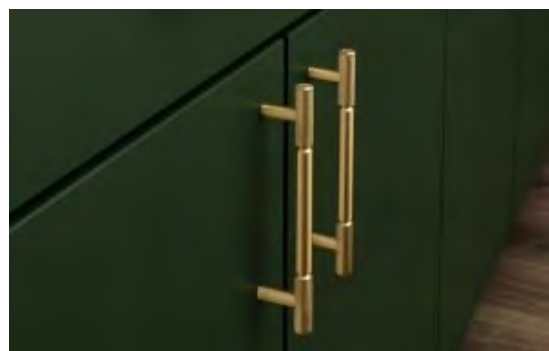

MORE IN FINISH HARDWARE

CABINET HARDWARE - DECORATIVE

Decorative hardware gives modern look