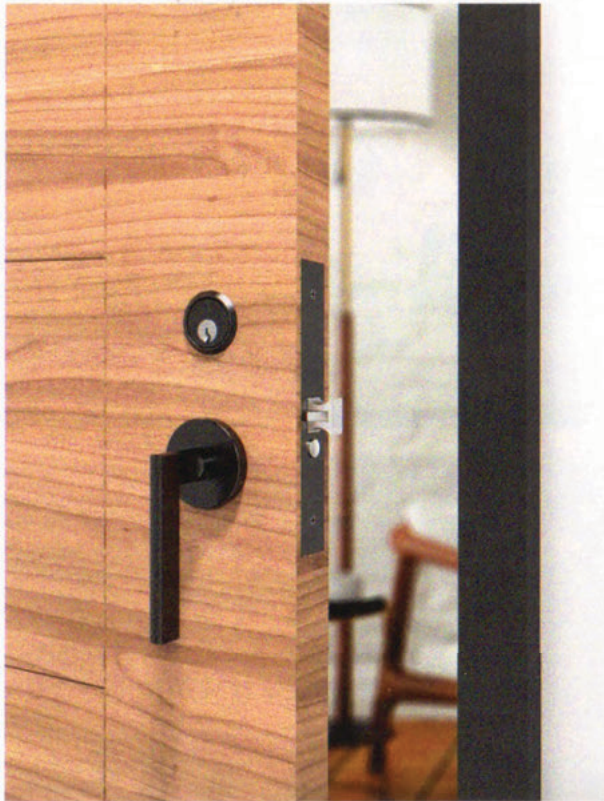

Select Round Smooth Cabinet Edge Pull | Emtek
emtek.com

48 Products

AN FOCUS

June 2024

Hardware

These hardware options for doors and cabinets uplift the style of any piece. RCO

Self-Latching Sliding Door Sets | Accurate Lock & Hardware
accuratelockandhardware.com

This self-latching sliding door lock is an easy-to-operate privacy solution for ADA-compliant openings. The latch bolt is held back and released by pressing a button or by sliding the door closed against the jamb.