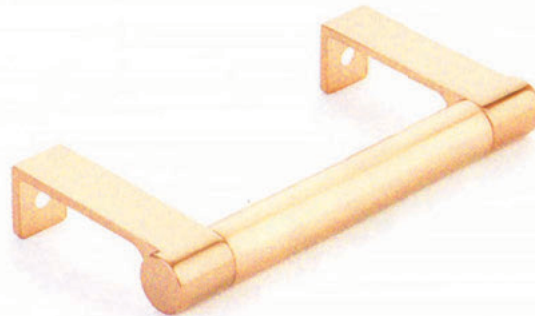

## Hardware

These hardware options for doors and cabinets uplift the style of any piece. RCO

**Self-Latching Sliding Door Sets** | Accurate Lock & Hardware  
[accuratelockandhardware.com](https://accuratelockandhardware.com)

This self-latching sliding door lock is an easy-to-operate privacy solution for ADA-compliant openings. The latch bolt is held back and released by pressing a button or by sliding the door closed against the jamb.