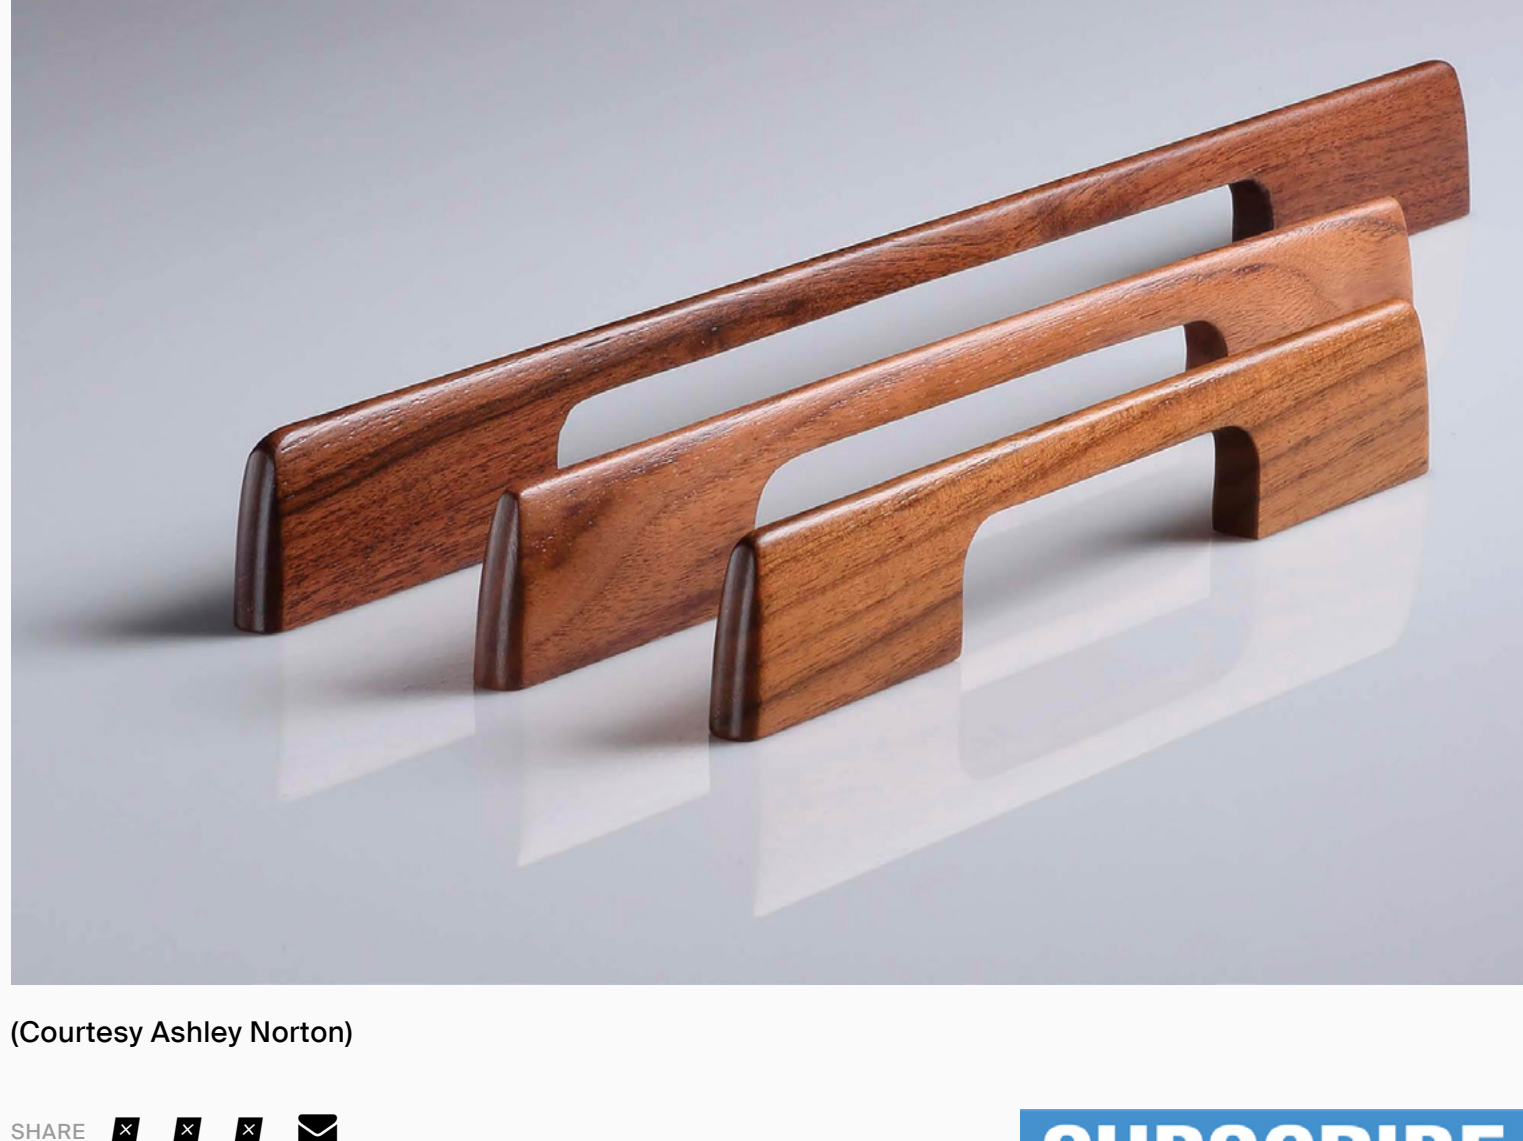

Push and Pull

Elegant and functional doorknobs, handles, and hardware pieces

By Rita Catinella Orrell • January 14, 2025 • Product, Source Material

(Courtesy Ashley Norton)

SHARE

These hardware options for doors and cabinets uplift the style of any piece.