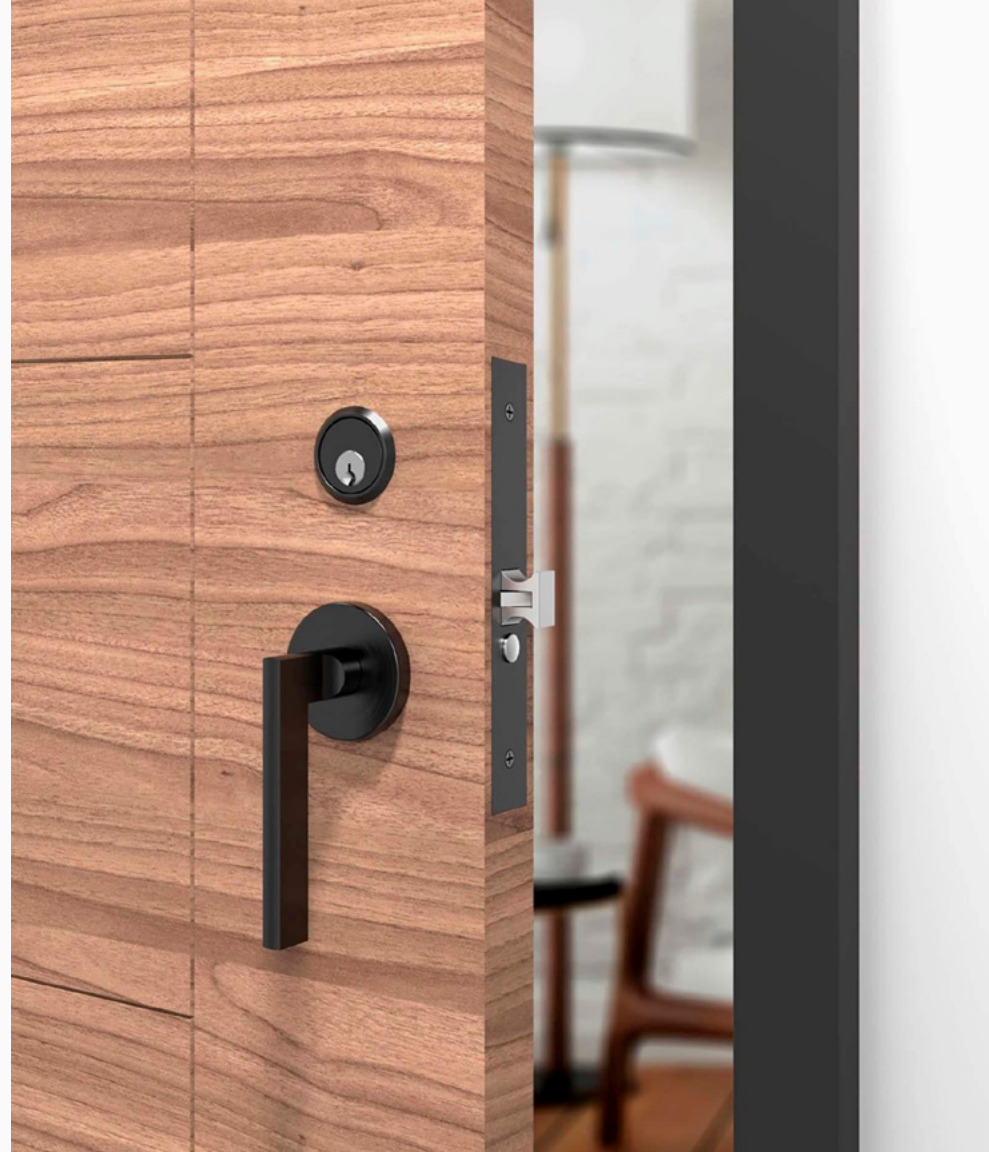

# Elegant and functional doorknobs, handles, and hardware pieces

By Rita Catinella Orrell • January 14, 2025 • Product, Source Material

(Courtesy Ashley Norton)

SHARE

These hardware options for doors and cabinets uplift the style of any piece.

## Self-Latching Sliding Door Sets

[Accurate Lock & Hardware](#)

This self-latching sliding door lock is an easy-to-operate privacy solution for ADA-compliant openings. The latch bolt is held back and released by pressing a button or by sliding the door closed against the jamb.