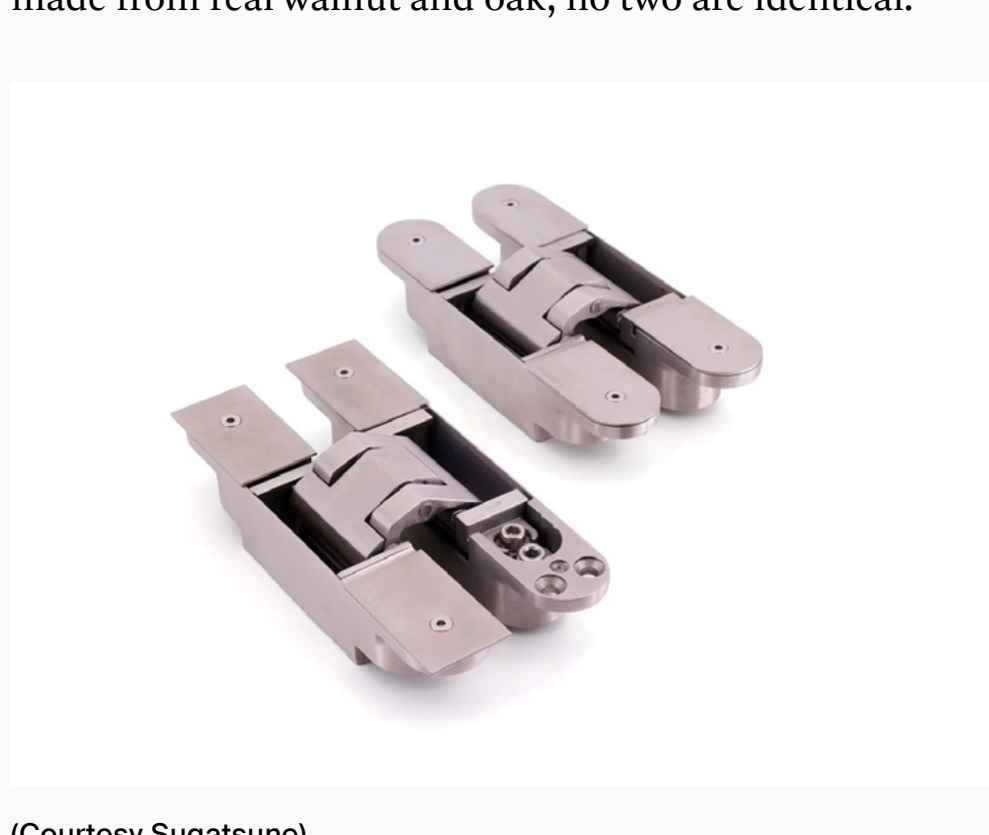

(Courtesy Sugatsune)

304 Concealed Hinge

[Sugatsune](#)

This stainless-steel concealed hinge creates sleek flush entry doors that will stand up to moisture, humidity, and other weather issues. The hinge can be split into two parts, allowing for easier installation.