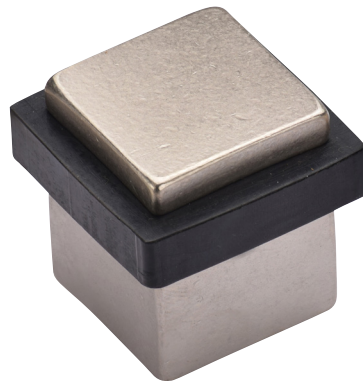

Ashley Norton

ARCHITECTURAL HARDWARE

BRONZE DOOR STOPS

NEW BRONZE DOOR STOPS

Floor Mounted Door Stop

Item	Size	Price
1089	3" length	\$48

Square Door Stop

Item	Size	Price
137	1 1/8" length	\$58

BRONZE DOOR STOPS

Baseboard Door Stop

130 - Length: 1 1/2" - \$39.60

131 - Length: 3" - \$45.60

132 - Length: 4" - \$52.90

(Item 132 shown)

Door Stop with holder

133 - 3 7/8" length - \$127.80

Goose Neck Door Stop

134 - Length: 2 1/2" - \$65.40

Cylindrical Stop

136 - Length: 1 1/2" - \$56.90

136 - Length: 2" - \$65.40

Half Moon Door Stop

1080 - Length: 1 1/8" - \$49.80

1082 - Length: 1 1/2" - \$52.50