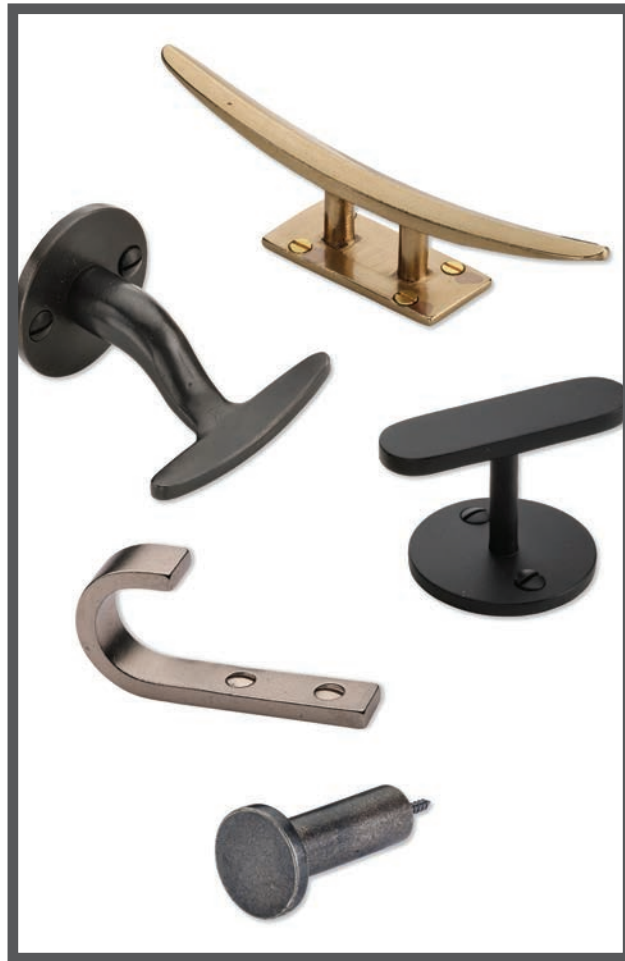

Length: 1 3/16" Width: 1 3/16" Projection: 2 1/16"  
\$58

Shown in Matte Black

**414 - Cleat Hook**

Length: 5 3/4" Width: 1 1/32"  
Projection: 1 3/8"  
\$58

Shown in White Medium

**389 - Angular Hook**

Length: 5" Width: 3/8"  
Projection: 1 3/4"  
\$58

Shown in Natural Bronze

**419 - Plated Peg Hook**

Length: 5" Width: 2"  
Projection: 2"  
\$58

Shown in White Medium

**428 - 8" Plated Hook**

Length: 1 3/16" Width: 8" Projection: 1 1/8"  
\$98

Shown in Natural Bronze

**420 - Line and Dot Hook**

Length: 1 1/2" Width: 8 1/4" Projection: 2 3/16"  
\$58

Shown in Matte Black

## DECORATIVE HOOKS

Ashley Norton's decorative bronze hook collection complement a multitude of décor styles. Maximize smaller spaces with one or multiple hooks to accommodate items such as robes, towels, hats, coats, and keys. Our simple, luxe designs are a perfect way to add a high-end touch wherever organization is needed.