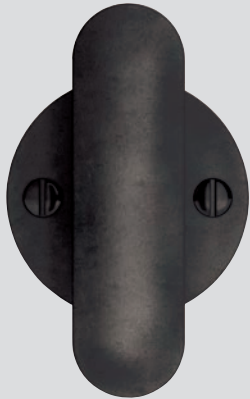

# Ashley Norton

ARCHITECTURAL HARDWARE

#421 Whale Hook shown here in Dark Bronze finish. Each hook sold separately

## DECORATIVE HOOKS

**413 - Camilla Hook**

Length: 2 3/4" Base Diameter: 2" Projection: 1 3/4"  
\$58

Shown in Dark Bronze

**417 - J Hook**

Length: 3 1/8" Width: 9/16" Projection: 1 5/8"  
\$58

Shown in White Bronze

White Bronze (WL)

Natural Bronze (NB)

White Medium (WM)

Dark Bronze (BZ)

Matte Black (TC)

**422 - Ox Hook**

Length: 2 5/8" Width: 2 13/16" Projection: 7/16"  
\$58

Shown in White Medium