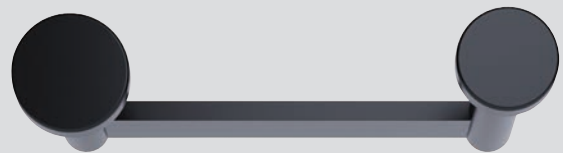

Length: 1 3/16" Width: 1 3/16" Projection: 2 1/16"  
\$58

Shown in Matte Black

**414 - Cleat Hook**

Length: 5 3/4" Width: 1 1/32"  
Projection: 1 3/8"  
\$58

Shown in White Medium

**389 - Angular Hook**

Length: 5" Width: 3/8"  
Projection: 1 3/4"  
\$58

Shown in Natural Bronze

**419 - Plated Peg Hook**

Length: 5" Width: 2"  
Projection: 2"  
\$58

Shown in White Medium

**428 - 8" Plated Hook**

Length: 1 3/16" Width: 8" Projection: 1 1/8"  
\$98

Shown in Natural Bronze

**420 - Line and Dot Hook**

Length: 1 1/2" Width: 8 1/4" Projection: 2 3/16"  
\$58

Shown in Matte Black