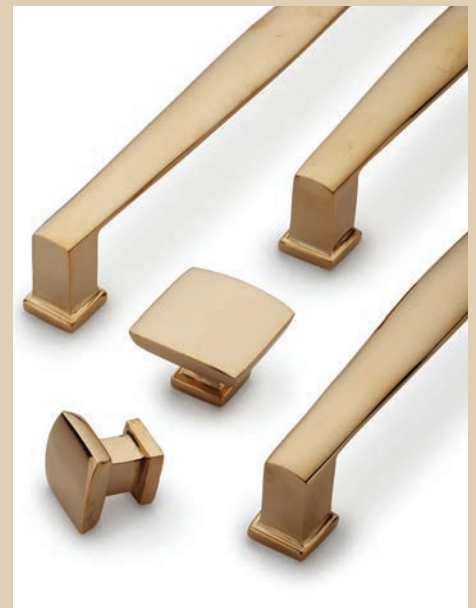

Ashley Norton

ARCHITECTURAL HARDWARE

UNLACQUERED BRASS

Unlacquered brass, also known as raw or uncoated brass, is a timeless finish beloved for its rich and warm color. This beautiful living finish adds character and charm to any room. This finish develops a graceful patina with age, creating a timeless and classic look. The original golden luster of unlacquered brass can be restored with the application of a surface polish.

Unlacquered finish available
in all Ashley Norton Solid
Brass cabinet hardware.

MT3960-152 Adria Cabinet Pull

MT3950-038 Adria Cabinet Knob

Unlacquered Brass

Ashley Norton is proud to announce the launch of our Unlacquered Brass finish. This timeless option is a living finish that will patina, growing richer with every passing year. Unlacquered Brass is a classic design element that will add a touch of sophistication and elegance to any space. Unlacquered Brass is available for all door hardware, cabinet hardware, and accessories in Ashley Norton's Solid Brass Collection.